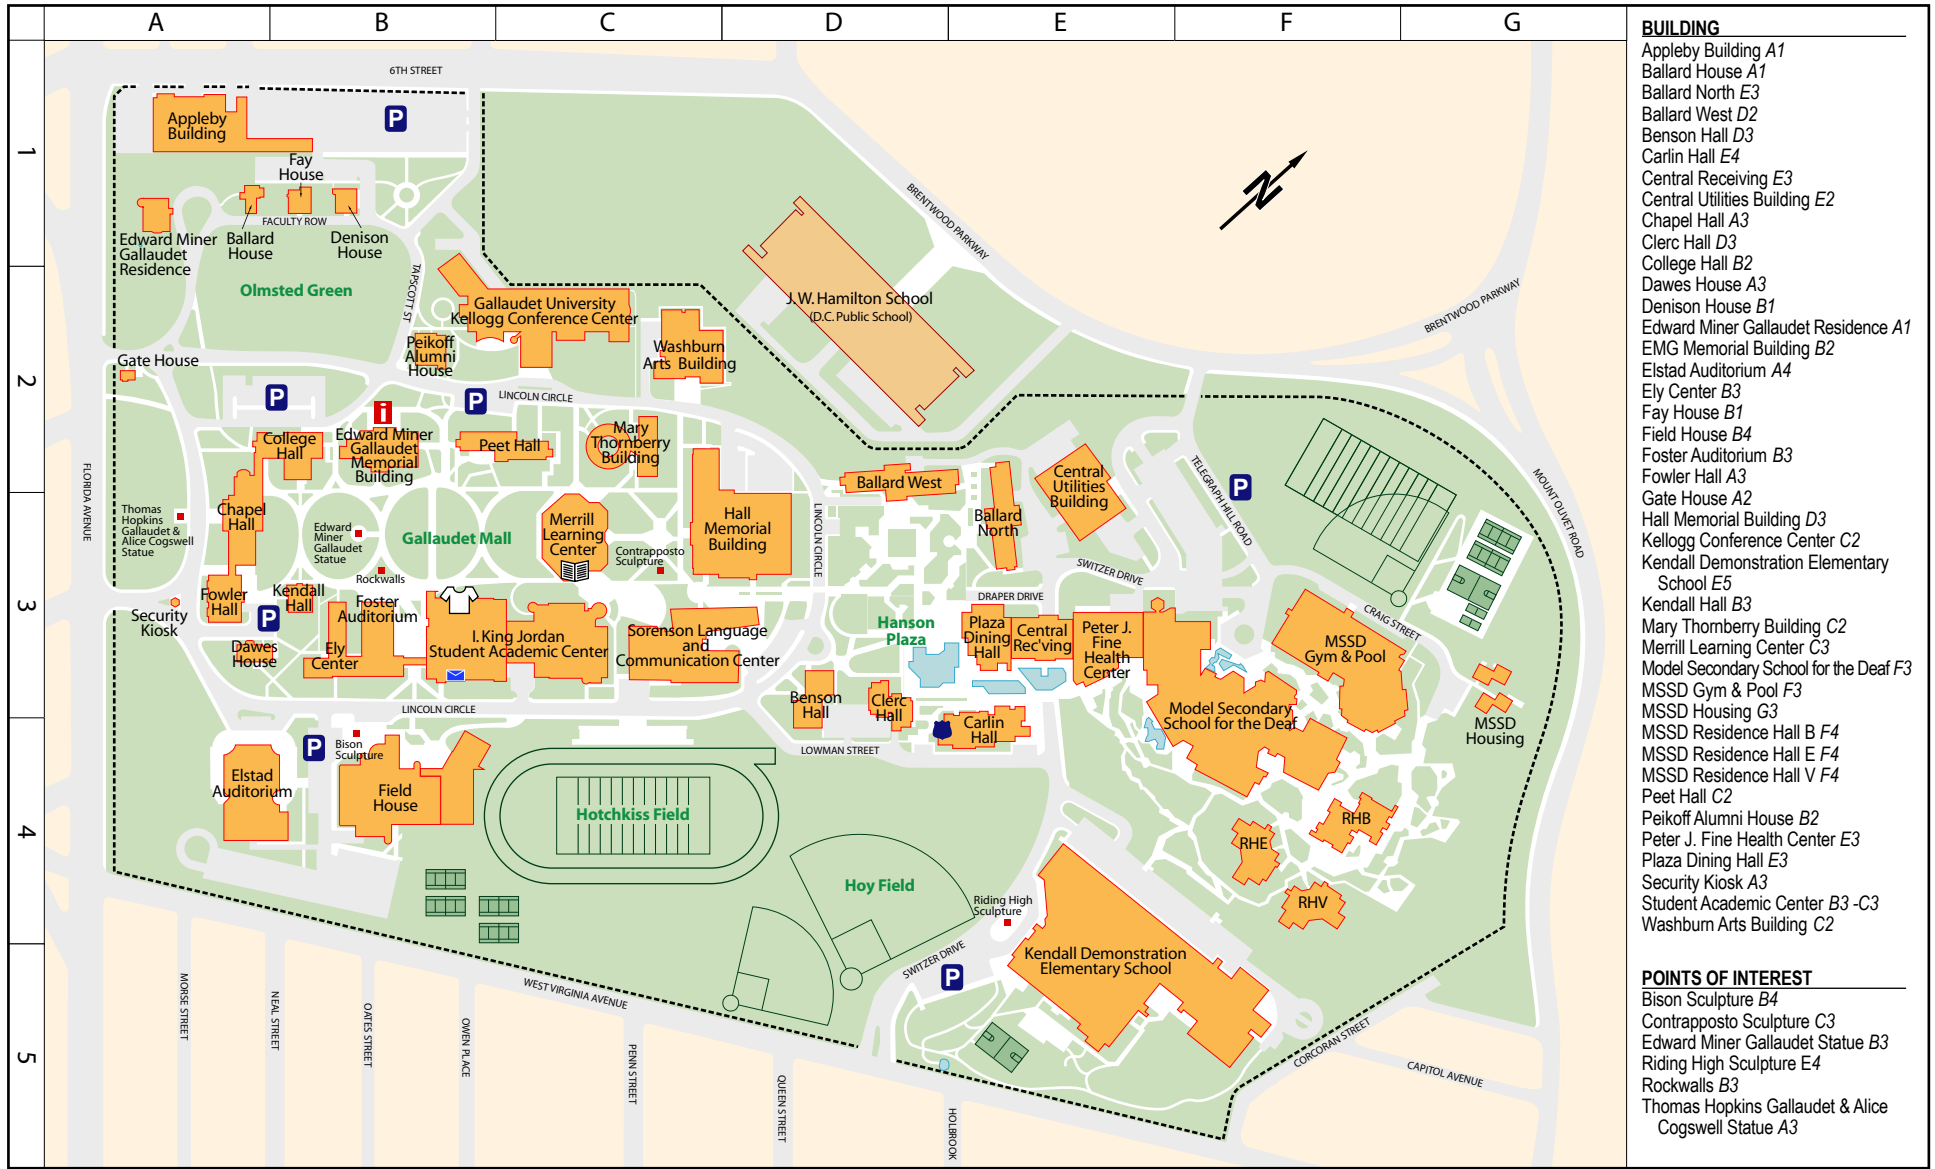

Gallaudet University Campus Map

800 Florida Avenue, NE, Washington, D.C. 20002-3695

BUILDING	
Appleby Building A1	
Ballard House A1	
Ballard North E3	
Ballard West D2	
Benson Hall D3	
Carlin Hall E4	
Central Receiving E3	
Central Utilities Building E2	
Chapel Hall A3	
Clerc Hall D3	
College Hall B2	
Dawes House A3	
Denison House B1	
Edward Miner Gallaudet Residence A1	
EMG Memorial Building B2	
Elstad Auditorium A4	
Ely Center B3	
Fay House B1	
Field House B4	
Foster Auditorium B3	
Fowler Hall A3	
Gate House A2	
Hall Memorial Building D3	
Kellogg Conference Center C2	
Kendall Demonstration Elementary School E5	
Kendall Hall B3	
Mary Thornberry Building C2	
Merrill Learning Center C3	
Model Secondary School for the Deaf F3	
MSSD Gym & Pool F3	
MSSD Housing G3	
MSSD Residence Hall B F4	
MSSD Residence Hall E F4	
MSSD Residence Hall V F4	
Peet Hall C2	
Peikoff Alumni House B2	
Peter J. Fine Health Center E3	
Plaza Dining Hall E3	
Security Kiosk A3	
Student Academic Center B3-C3	
Washburn Arts Building C2	
POINTS OF INTEREST	
Bison Sculpture B4	
Contrapposto Sculpture C3	
Edward Miner Gallaudet Statue B3	
Riding High Sculpture E4	
Rockwalls B3	
Thomas Hopkins Gallaudet & Alice Cogswell Statue A3	