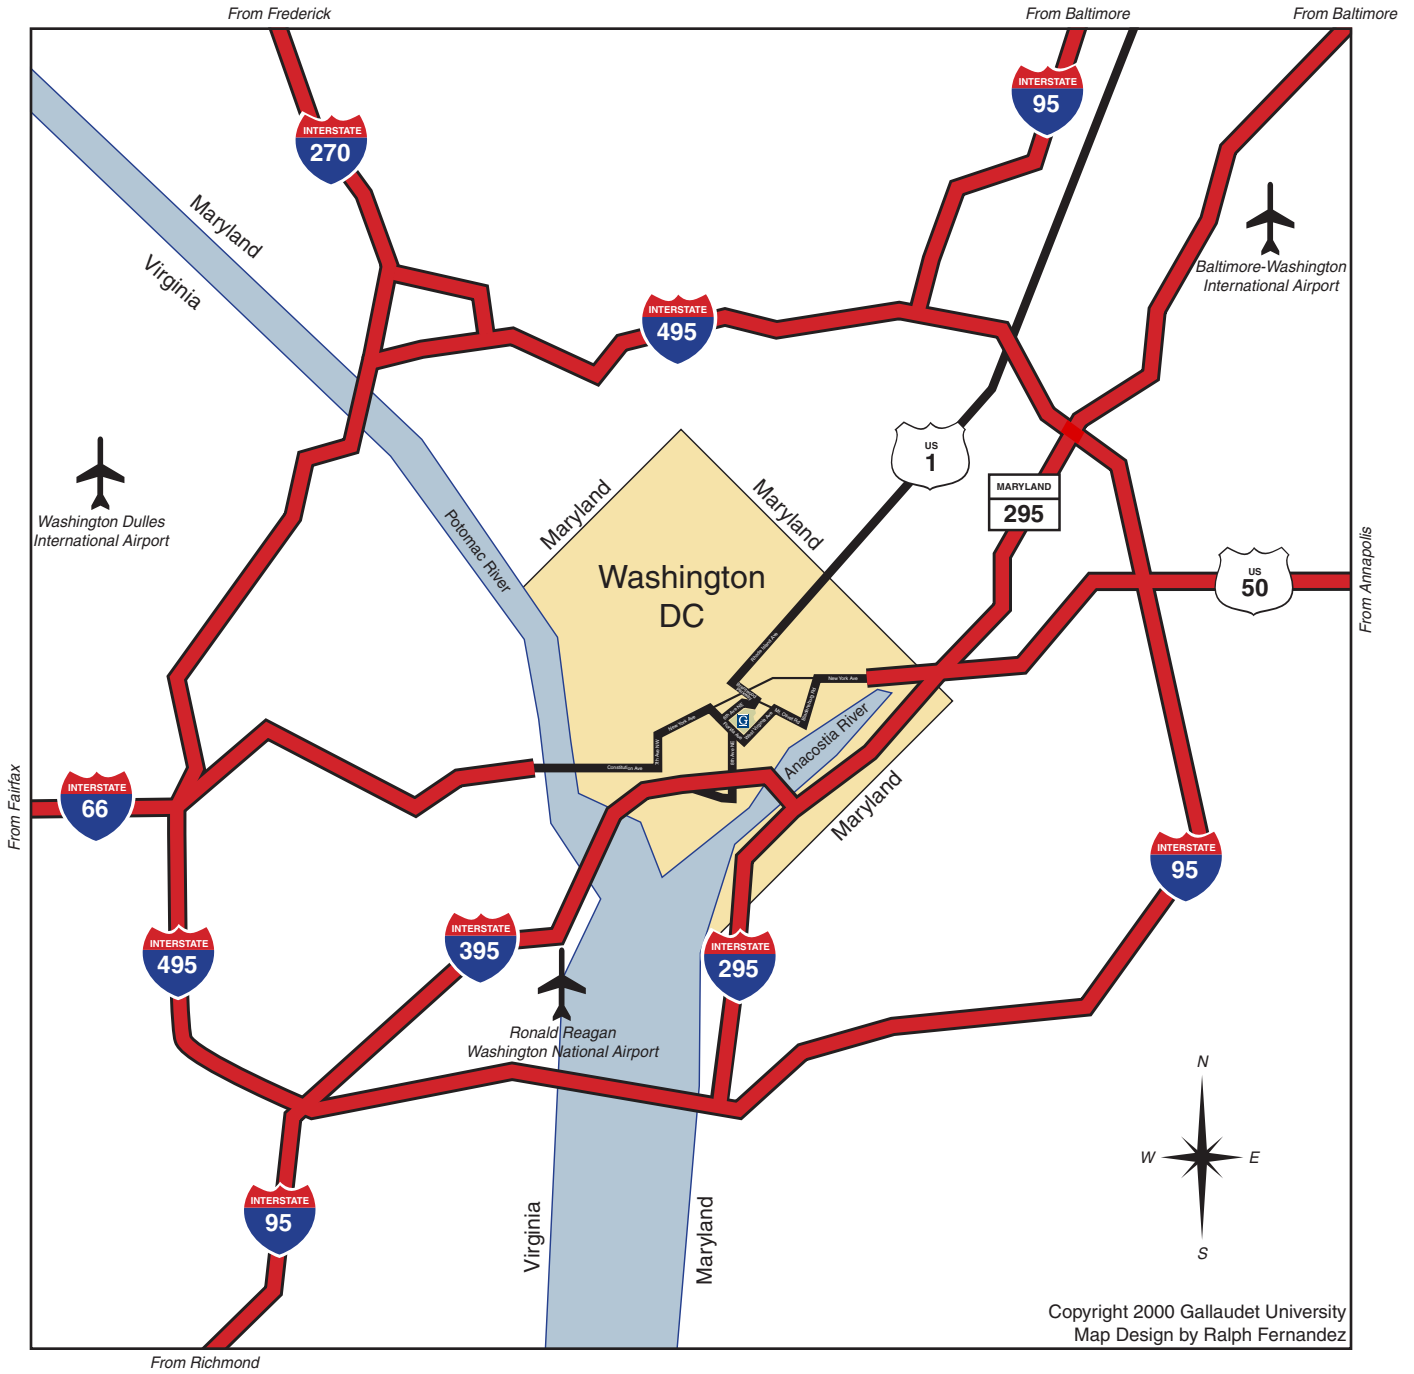

Directions to Gallaudet

Directions to Gallaudet

From 495 (Washington Beltway)