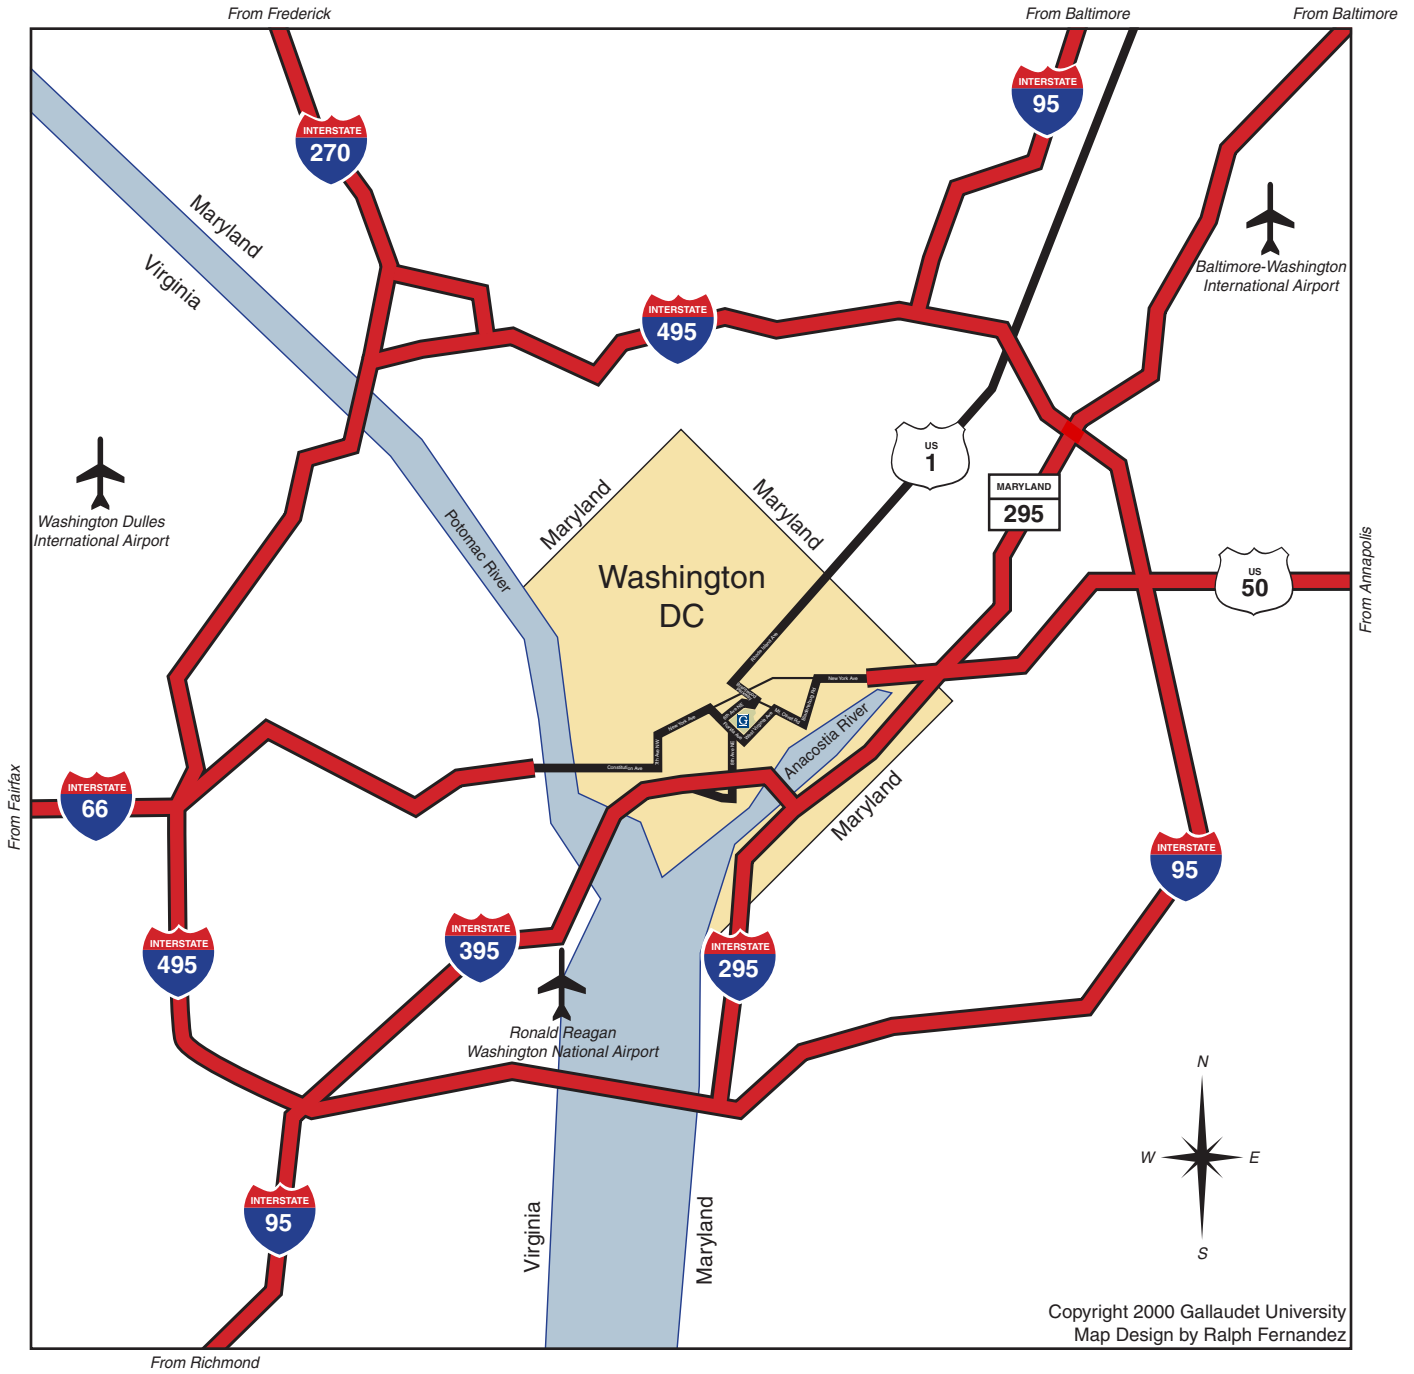

Directions to Gallaudet

Directions to Gallaudet

From Richmond and Points South

Take Route 395 North into Washington via the 14th Street Bridge. Stay on I-395 (stay to the right)

After the exit for South Capitol Street, exit at 6th Street.

At the bottom of the ramp, go straight.

At third traffic light, turn left onto 8th Street, SE.

Proceed north to Florida Avenue, NE. Follow 8th Street until it deadends at Florida Avenue, NE and Gallaudet's main entrance.

From Richmond

From Annapolis

Copyright 2000 Gallaudet University
Map Design by Ralph Fernandez