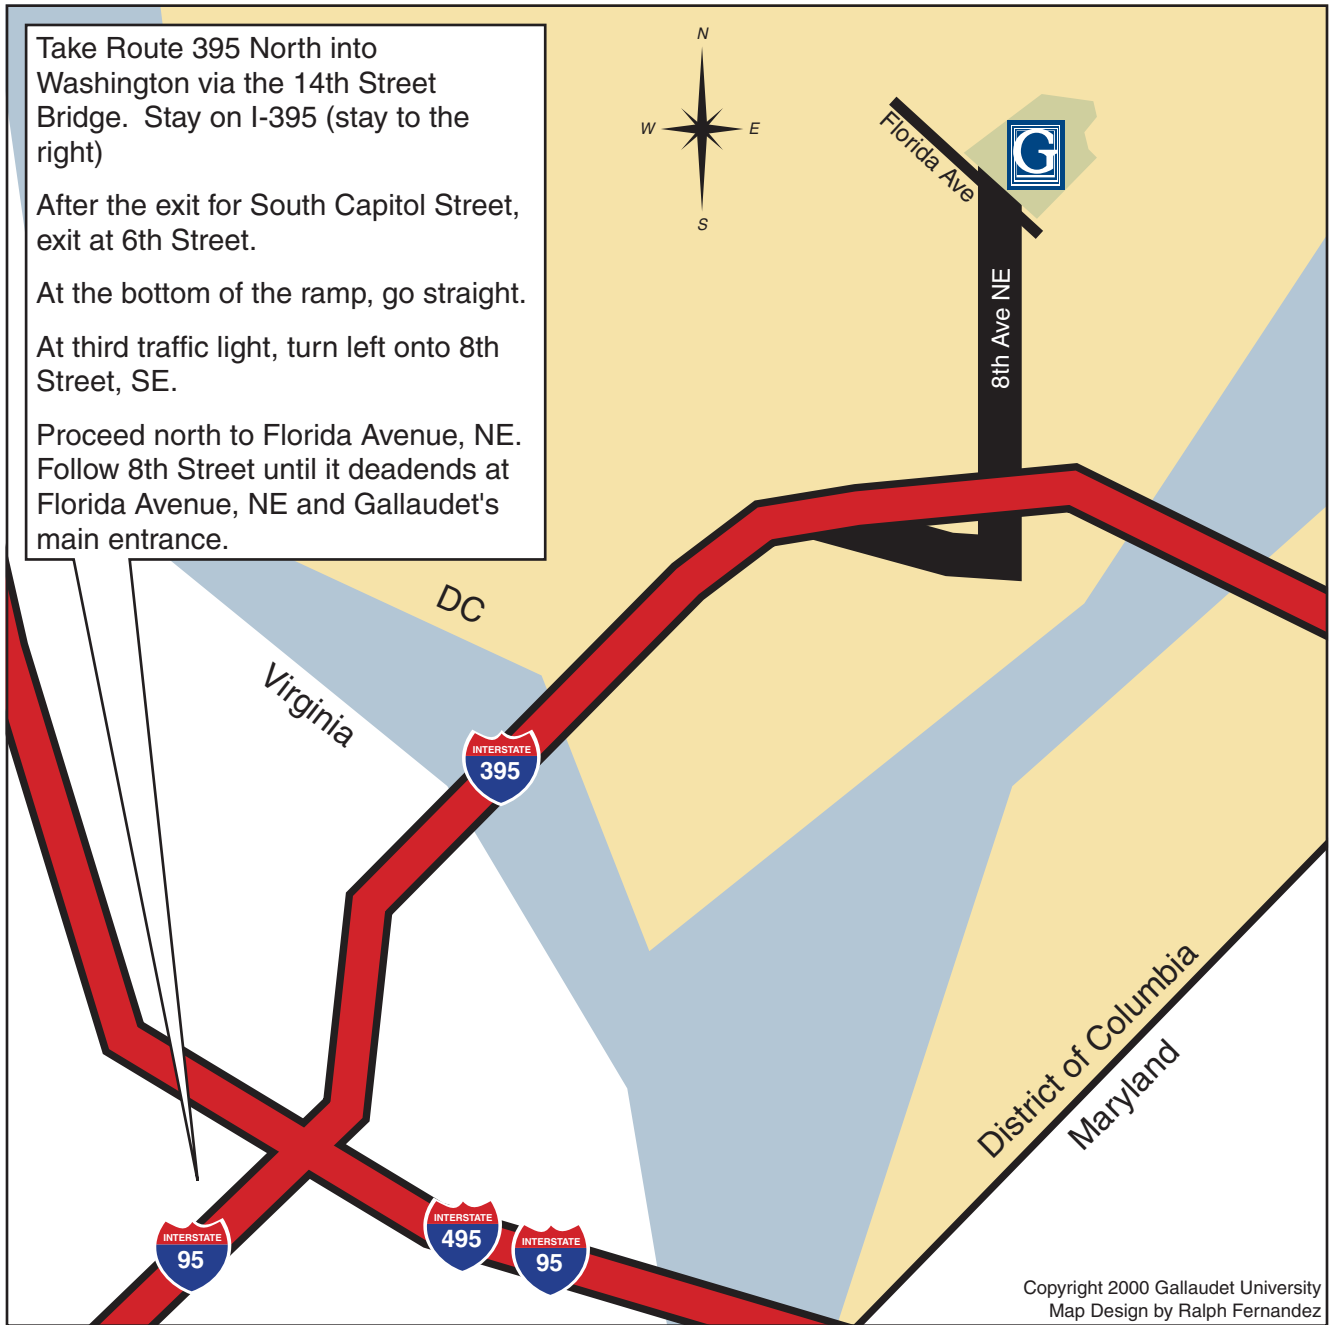

Directions to Gallaudet

Directions to Gallaudet

From Richmond and Points South

Take Route 395 North into Washington via the 14th Street Bridge. Stay on I-395 (stay to the right)

After the exit for South Capitol Street, exit at 6th Street.

At the bottom of the ramp, go straight.

At third traffic light, turn left onto 8th Street, SE.

Proceed north to Florida Avenue, NE. Follow 8th Street until it deadends at Florida Avenue, NE and Gallaudet's main entrance.

From Richmond

From Annapolis

Copyright 2000 Gallaudet University
Map Design by Ralph Fernandez